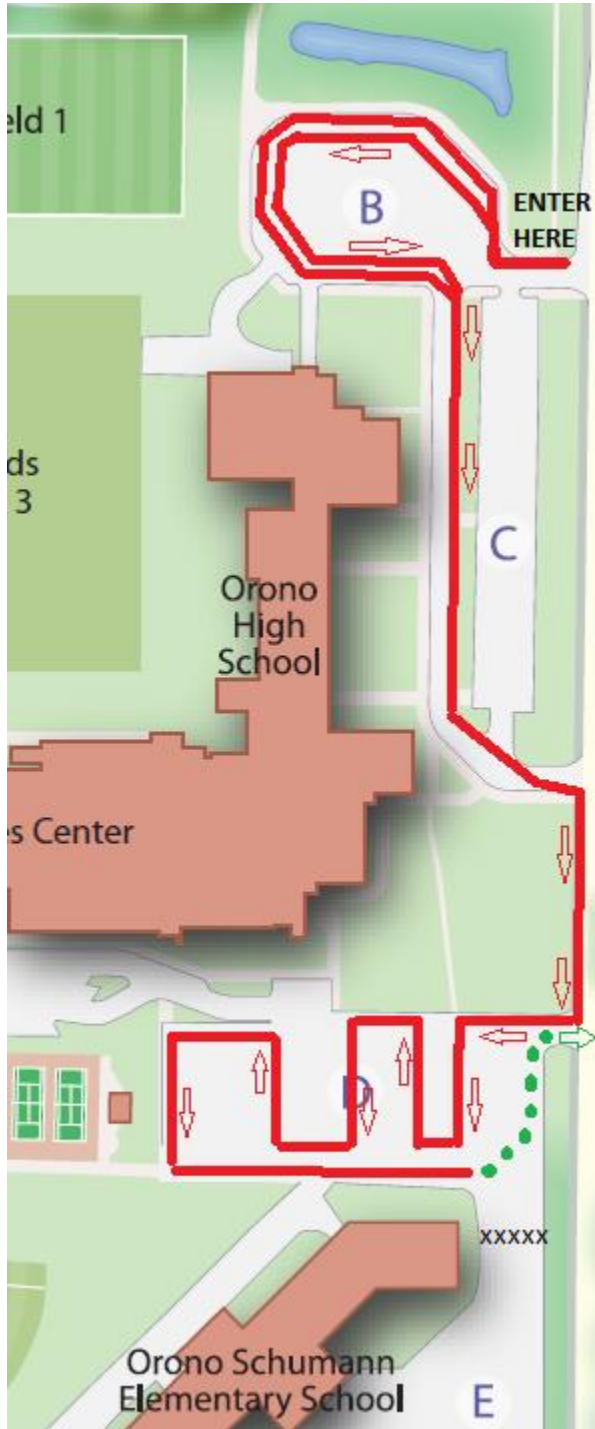

SCHUMANN ELEMENTARY UPDATED TRAFFIC PATTERN PICKUP AND DROP OFF

For Schumann Elementary Pick Up or Drop Off, please enter at the NORTH INTERSECTION of Orono High School and follow the red lines.

You will stack in two lanes in lot B, then merge into a single lane in front of the high school. Please stay to the left in front of the high school.

As you exit the high school drop-off lane (by lot C), stay in the right turn lane and take the first right into lot D (high school south lot).

Follow the cones or striped line to snake through the lot toward the tennis courts.

Pick up and drop off will occur 12 vehicles at a time. Please exit to the left.

If your child is delayed, we will ask you to pull into marked parking spots to wait until we can bring your child to you.

NOTE ABOUT KINDERGARTEN DROP OFF:

Beginning September 10, families wishing to drop off a Kindergarten student may use the Intermediate School back loop (enter via Wayzata Blvd.) *in the morning only.*

Old Crystal Bay Road