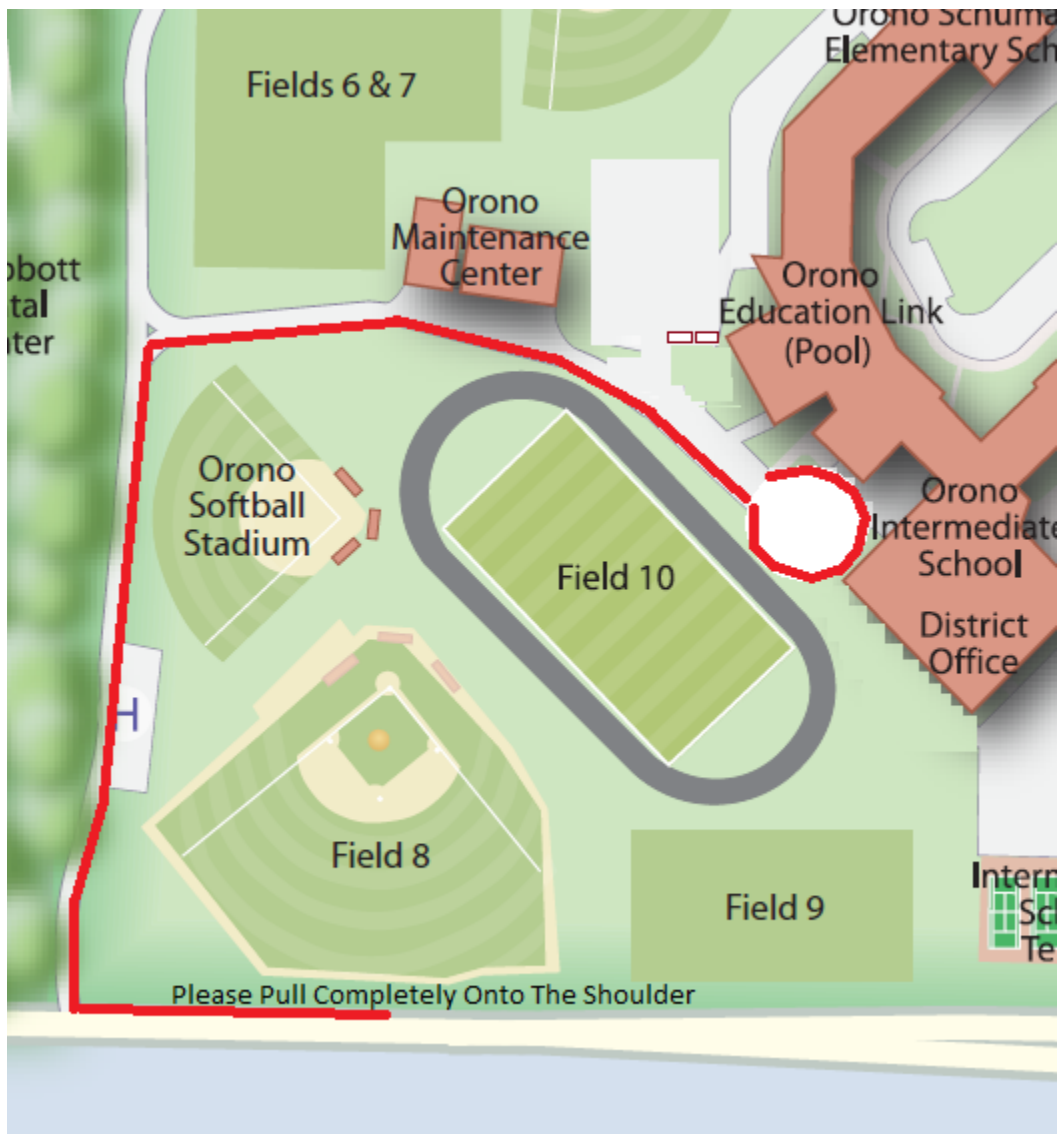

INTERMEDIATE SCHOOL PICK UP AND DROP OFF

IS pick-up process

For Intermediate School pick up, please enter off Wayzata Blvd. and proceed to the first right towards the Maintenance Center and IS back loop.

If you are waiting on Wayzata Blvd., please pull all the way onto the shoulder out of the way of through traffic.

IS drop-off process

Drop-off uses the same process. Please note that you can also drop off students in the IS front loop in the morning.