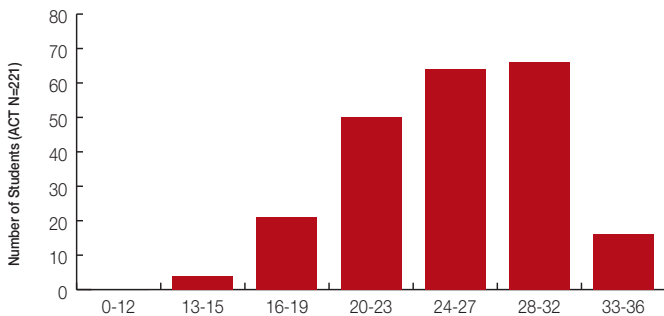

Statistics and Recognition

Orono High School

GPA

GPA is calculated on a four-point scale. Honors, Accelerated, Enriched and AP courses are given the additional weighting status of one point (A=5 points). Transcripts reflect both the standard and weighted cumulative GPA.

Median GPA Ranges have held steady with median ACT ranges over the past four years indicating very little grade inflation. Information about the middle 50 percent is included below.

Mid-50 Percent	2010	2011	2012	2013	2014
Weighted GPA High	3.83	3.97	3.37	4.00	3.88
Weighted GPA Mean	3.30	3.52	3.26	3.48	3.47
ACT Mean Score	26.7	26.1	25.7	26.6	25.5
Percent Tested	87%	92%	91%	87%	95%

OHS Class of 2014 ACT Score Distribution

GPA Distribution - Class of 2015

Orono High School no longer reports an individual class rank. In order to assist in the interpretation of GPA information, we have provided a frequency distribution of 6th Semester weighted and standard GPA for the class of 2015.

GPA Range	Weighted GPA # of Students	Standard GPA # of Students
>4.50	3	0
4.0-4.49	45	0
3.50-3.99	67	77
3.0-3.49	53	82
2.50-2.99	30	37
2.0-2.49	28	28
1.50-1.99	9	11
1.0-1.49	2	2
<1.0	0	0