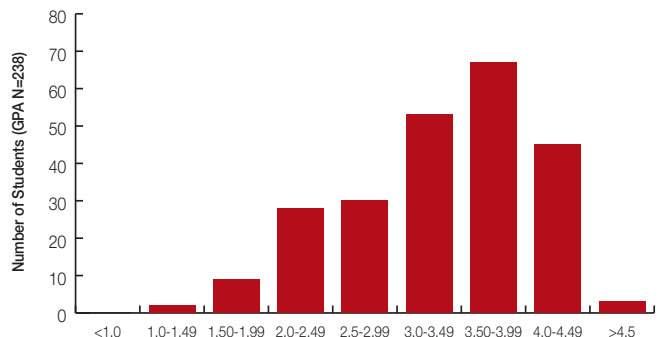

GPA Range	Weighted GPA # of Students	Standard GPA # of Students
>4.50	3	0
4.0-4.49	45	0
3.50-3.99	67	77
3.0-3.49	53	82
2.50-2.99	30	37
2.0-2.49	28	28
1.50-1.99	9	11
1.0-1.49	2	2
<1.0	0	0

OHS Class of 2015 Sixth Semester Weighted GPA Distribution